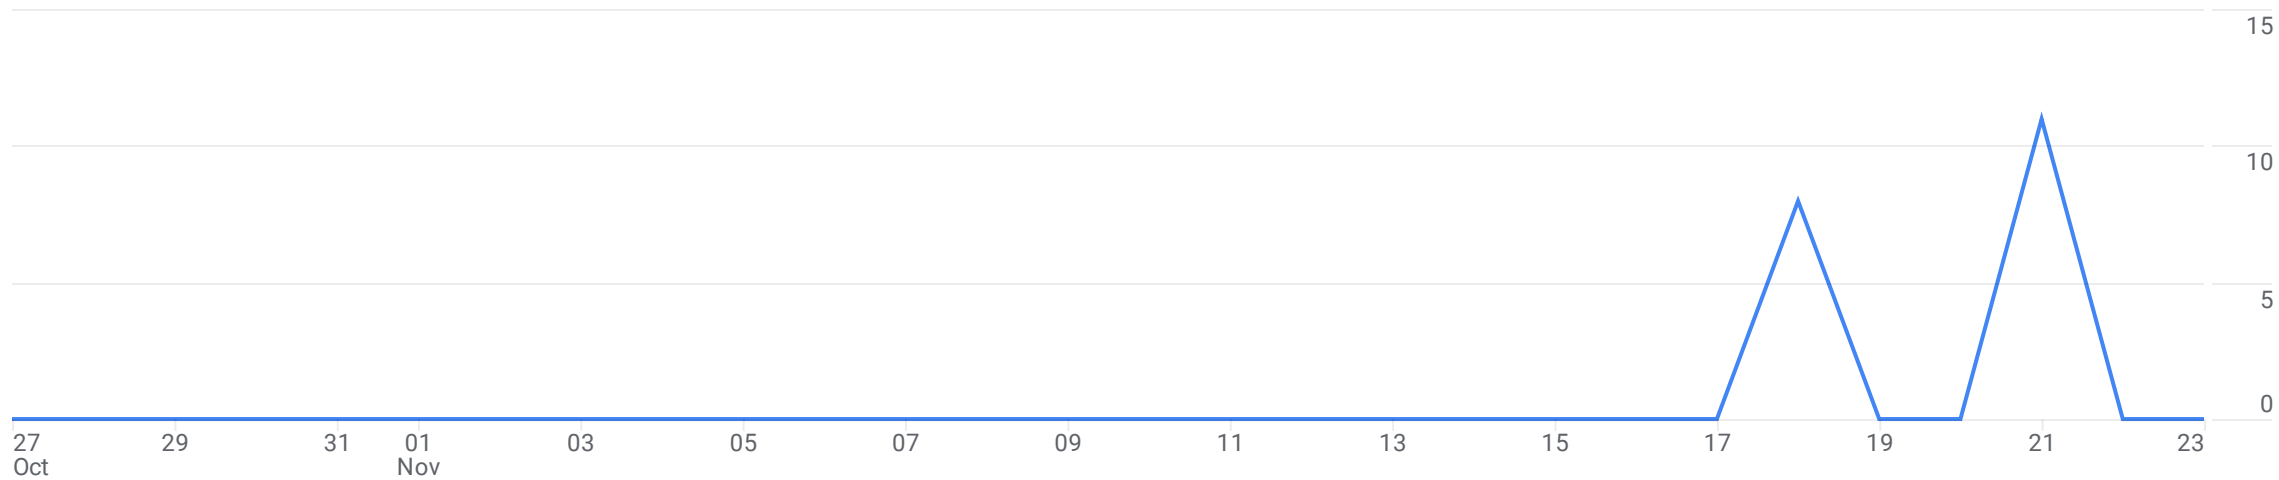

All Users [Add comparison](#) +

Last 28 days 27 Oct - 23 Nov 2022

view\_guideline

**Event count** 19    **Total users** 4    **Event count per user** 4.8    **Event value** 0

Event count by Country

COUNTRY	EVENT COUNT
India	19

Event count by Gender